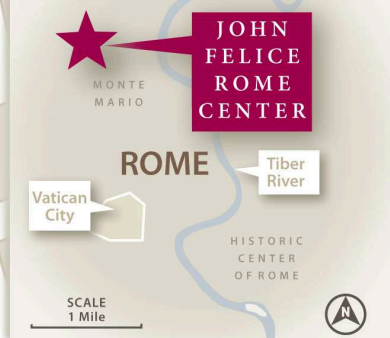

# JOHN FELICE ROME CENTER

Via Massimi 114/A  
00136 Rome, Italy  
011.39.06.355.881

SCALE  
500 feet  
200 meters

The **TRAIN** to downtown Rome is a 15-minute walk from the JFRC

### TRAVEL

- Hotel
- Travel Agency
- Bus Stop

## BALDUINA DISTRICT

## MONTE MARIO

JFRC is 2.5 miles from Rome's historic center

CAVALIERI HILTON HOTEL

TO ROMA CENTRO